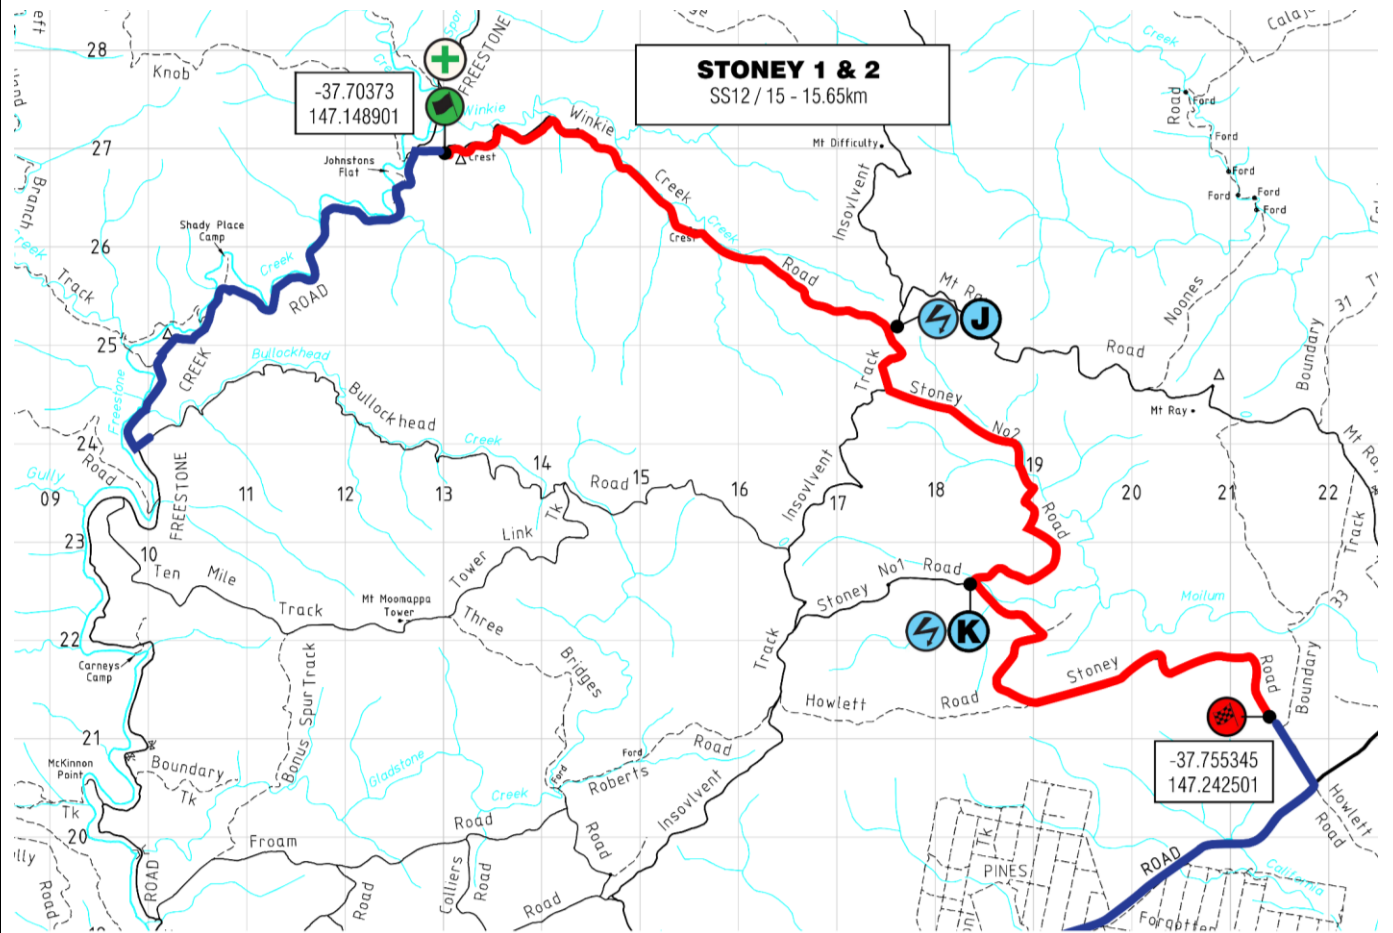

10 August 2024

Thomson Special Stage (SS1 / SS5)

Legend

-  Special Stage
-  Liaison
-  Intercept Service Route
-  Spec Route
-  Start
-  Finish
-  SOS
-  Refuel
-  Spec Point

10 August 2024

Deep Creek Special Stage (SS2 / SS6)

-  Start
-  Finish
-  SOS
-  Refuel
-  Spec Point

11 August 2024

Kennedys Flat (SS10 / SS13)

Legend

- Special Stage
- Liaison
- Intercept Service Route
- Spec Route

- Start
- Finish
- SOS
- Refuel
- Spec Point

11 August 2024

Insolvent Special Stage (SS11 / SS14)

Legend

-  Special Stage
-  Liaison
-  Intercept Service Route
-  Spec Route
-  Start
-  Finish
-  SOS
-  Refuel
-  Spec Point

11 August 2024

Stoney Special Stage (SS12 / SS15)

- Legend**
- Special Stage
  - Liaison
  - Intercept Service Route
  - Spec Route
  -  Start
  -  Finish
  -  SOS
  -  Refuel
  -  Spec Point

11 August 2024

Boisdale (Power Stage) Special Stage (SS16)

Legend