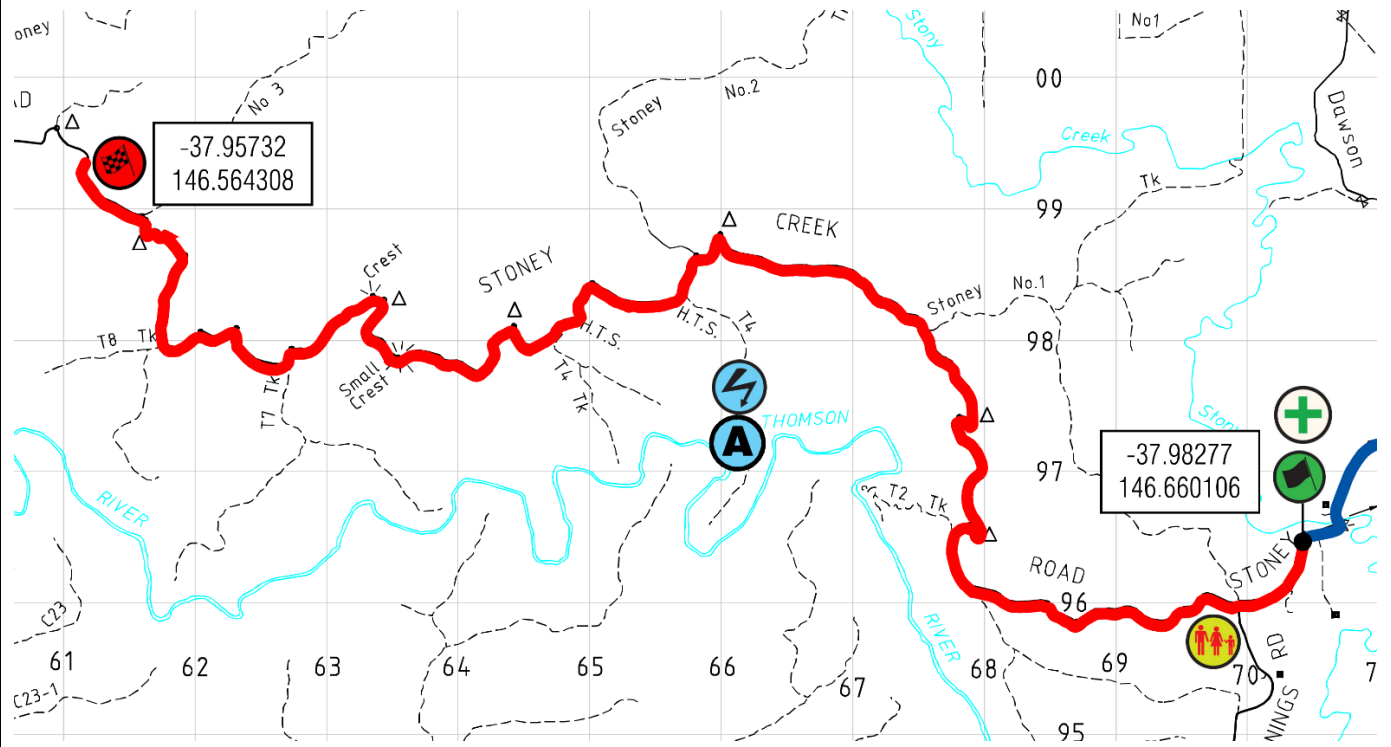

10 August 2024

Thomson Special Stage (SS1 / SS5)

Legend

- Special Stage
- Liaison
- Intercept Service Route
- Spec Route

- Start
- Finish
- SOS
- Refuel
- Spec Point