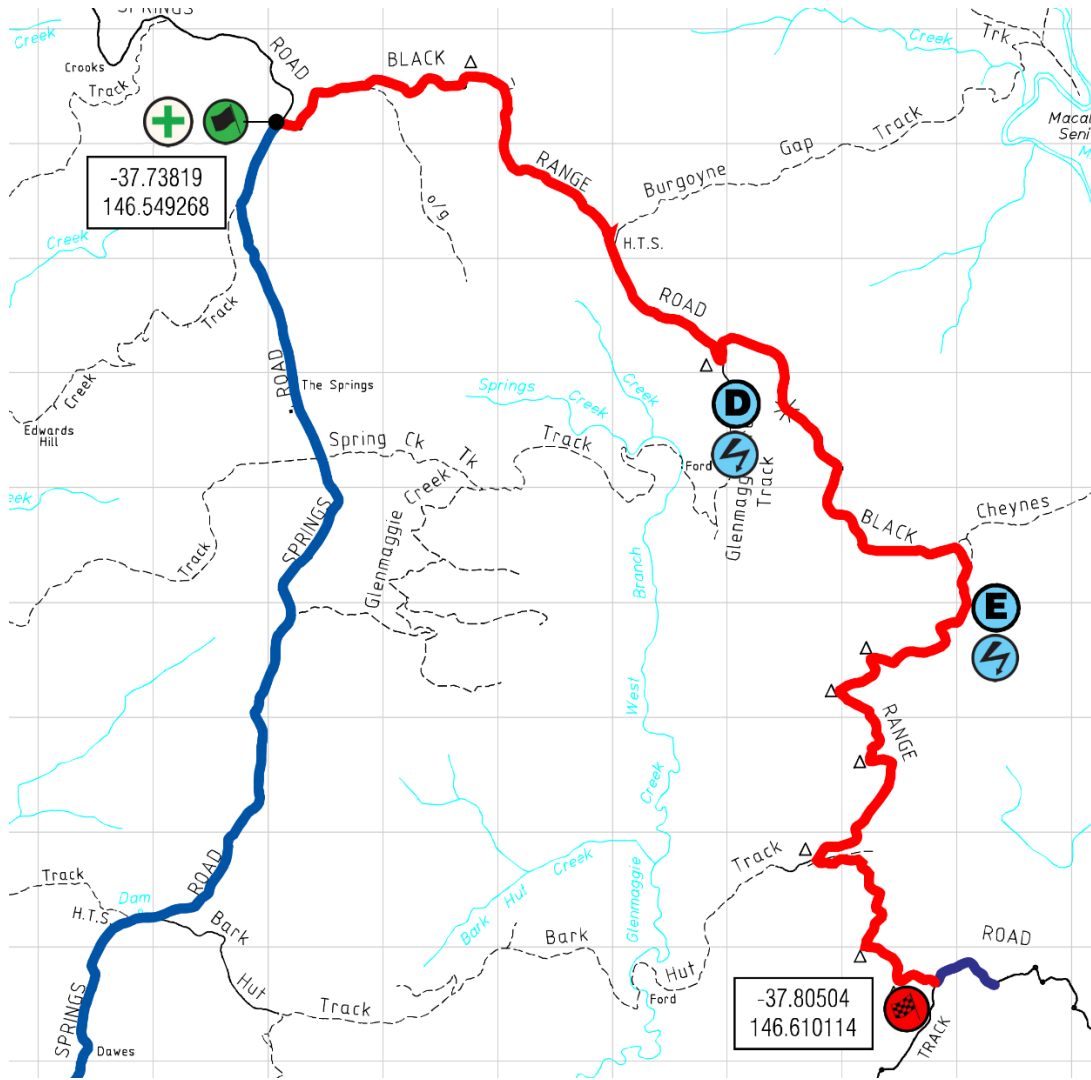

10 August 2024

Thomson Special Stage (SS1 / SS5)

Legend

-  Special Stage
-  Liaison
-  Intercept Service Route
-  Spec Route
-  Start
-  Finish
-  SOS
-  Refuel
-  Spec Point

10 August 2024

Deep Creek Special Stage (SS2 / SS6)

10 August 2024

Macalister Special Stage (SS3 / SS7)

Legend

- Special Stage
- Liaison
- Intercept Service Route
- Spec Route
-  Start
-  Finish
-  SOS
-  Refuel
-  Spec Point

10 August 2024

Chesterfield Special Stage (SS4 / SS8)

-  Start
-  Finish
-  SOS
-  Refuel
-  Spec Point

11 August 2024

Kennedys Flat (SS10 / SS13)

Legend

- Special Stage
- Liaison
- Intercept Service Route
- Spec Route

- Start
- Finish
- SOS
- Refuel
- Spec Point

11 August 2024

Insolvent Special Stage (SS11 / SS14)

Legend

-  Special Stage
-  Liaison
-  Intercept Service Route
-  Spec Route
-  Start
-  Finish
-  SOS
-  Refuel
-  Spec Point

11 August 2024

Stoney Special Stage (SS12 / SS15)