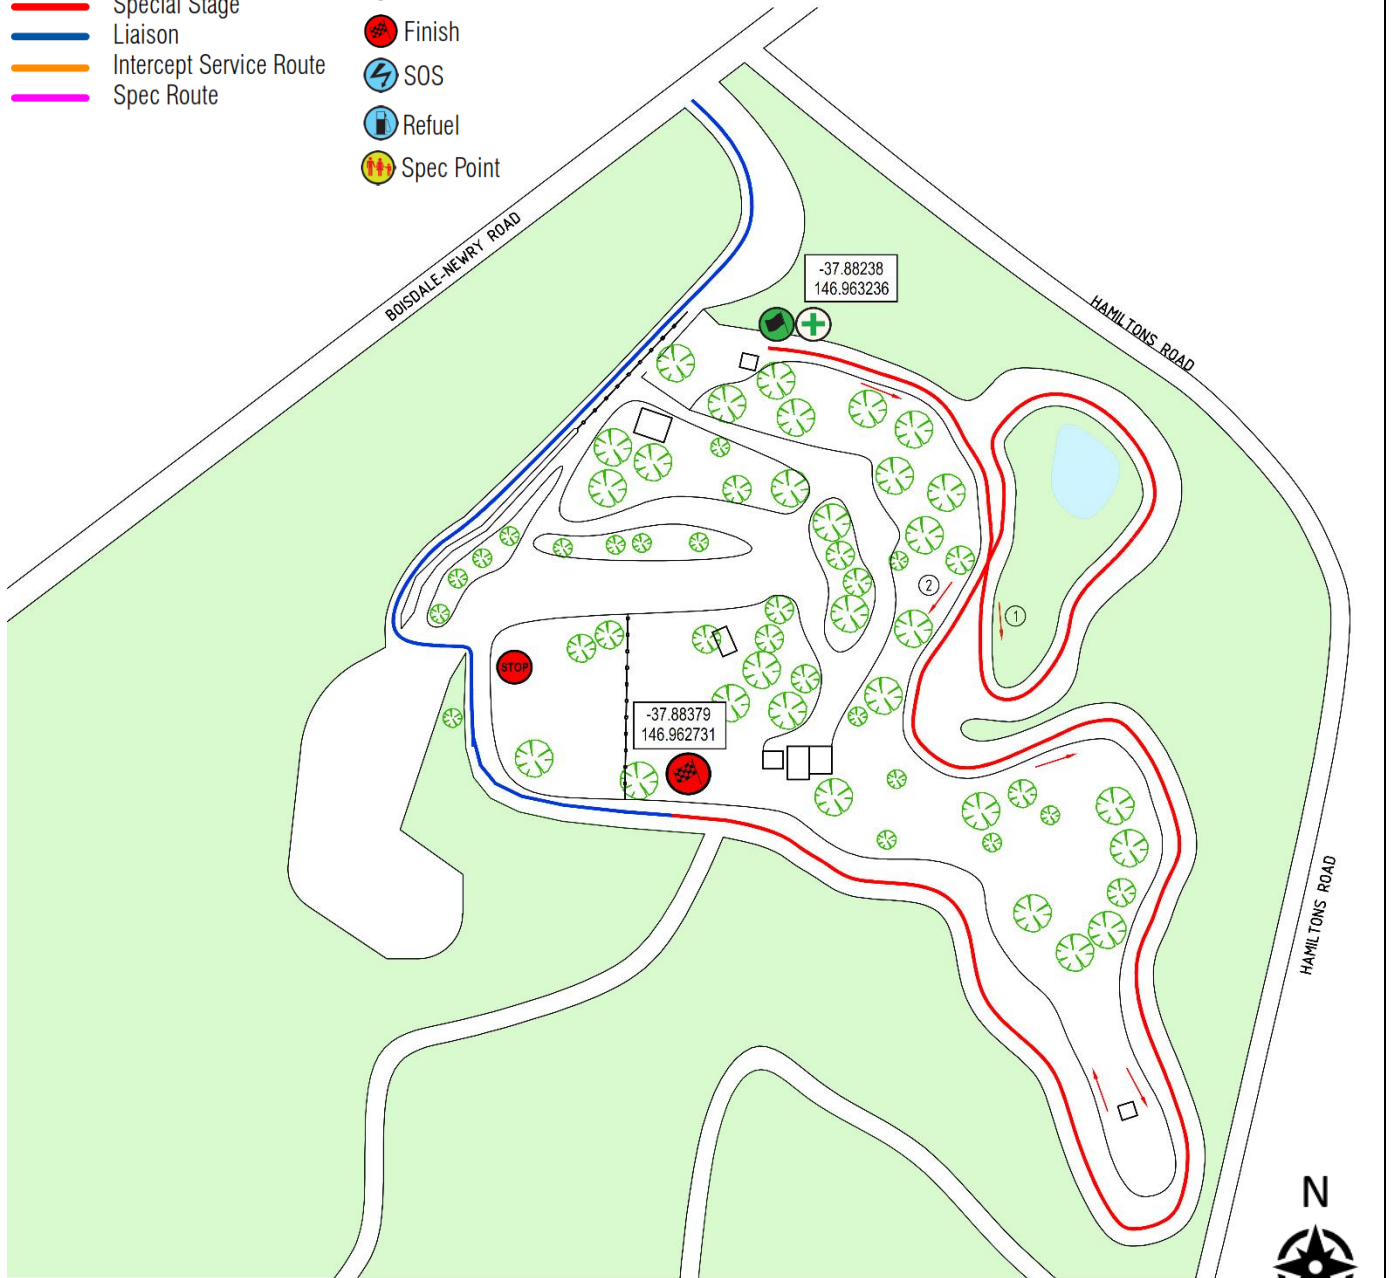

10 August 2024

Thomson Special Stage (SS1 / SS5)

Legend

-  Special Stage
-  Liaison
-  Intercept Service Route
-  Spec Route
-  Start
-  Finish
-  SOS
-  Refuel
-  Spec Point

10 August 2024

Deep Creek Special Stage (SS2 / SS6)

Legend

- Special Stage
- Liaison
- Intercept Service Route
- Spec Route

-  Start
-  Finish
-  SOS
-  Refuel
-  Spec Point

11 August 2024

Hillclimb Special Stage (SS9)

Legend

-  Special Stage
-  Liaison
-  Intercept Service Route
-  Spec Route

-  Start
-  Finish
-  SOS
-  Refuel
-  Spec Point

11 August 2024

Kennedys Flat (SS10 / SS13)

Legend

- Special Stage
- Liaison
- Intercept Service Route
- Spec Route

- Start
- Finish
- SOS
- Refuel
- Spec Point

11 August 2024

Insolvent Special Stage (SS11 / SS14)

Legend

-  Special Stage
-  Liaison
-  Intercept Service Route
-  Spec Route
-  Start
-  Finish
-  SOS
-  Refuel
-  Spec Point

11 August 2024

Stoney Special Stage (SS12 / SS15)