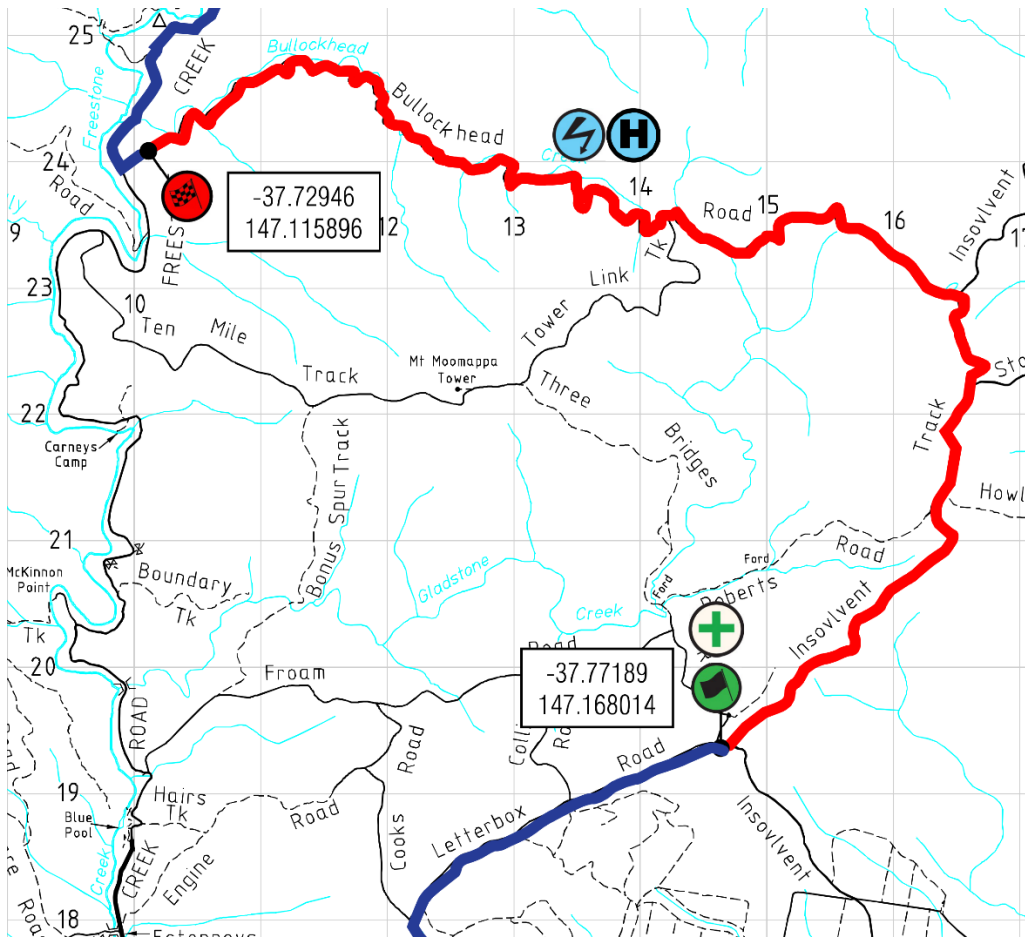

10 August 2024

Thomson Special Stage (SS1 / SS5)

Legend

-  Special Stage
-  Liaison
-  Intercept Service Route
-  Spec Route
-  Start
-  Finish
-  SOS
-  Refuel
-  Spec Point

10 August 2024

Deep Creek Special Stage (SS2 / SS6)

-  Start
-  Finish
-  SOS
-  Refuel
-  Spec Point

11 August 2024

Kennedys Flat (SS10 / SS13)

Legend

- Special Stage
- Liaison
- Intercept Service Route
- Spec Route

- Start
- Finish
- SOS
- Refuel
- Spec Point

11 August 2024

Insolvent Special Stage (SS11 / SS14)

Legend

-  Special Stage
-  Liaison
-  Intercept Service Route
-  Spec Route
-  Start
-  Finish
-  SOS
-  Refuel
-  Spec Point

11 August 2024

Stoney Special Stage (SS12 / SS15)

- Legend**
- Special Stage
  - Liaison
  - Intercept Service Route
  - Spec Route
  -  Start
  -  Finish
  -  SOS
  -  Refuel
  -  Spec Point

11 August 2024

Boisdale (Power Stage) Special Stage (SS16)

Legend