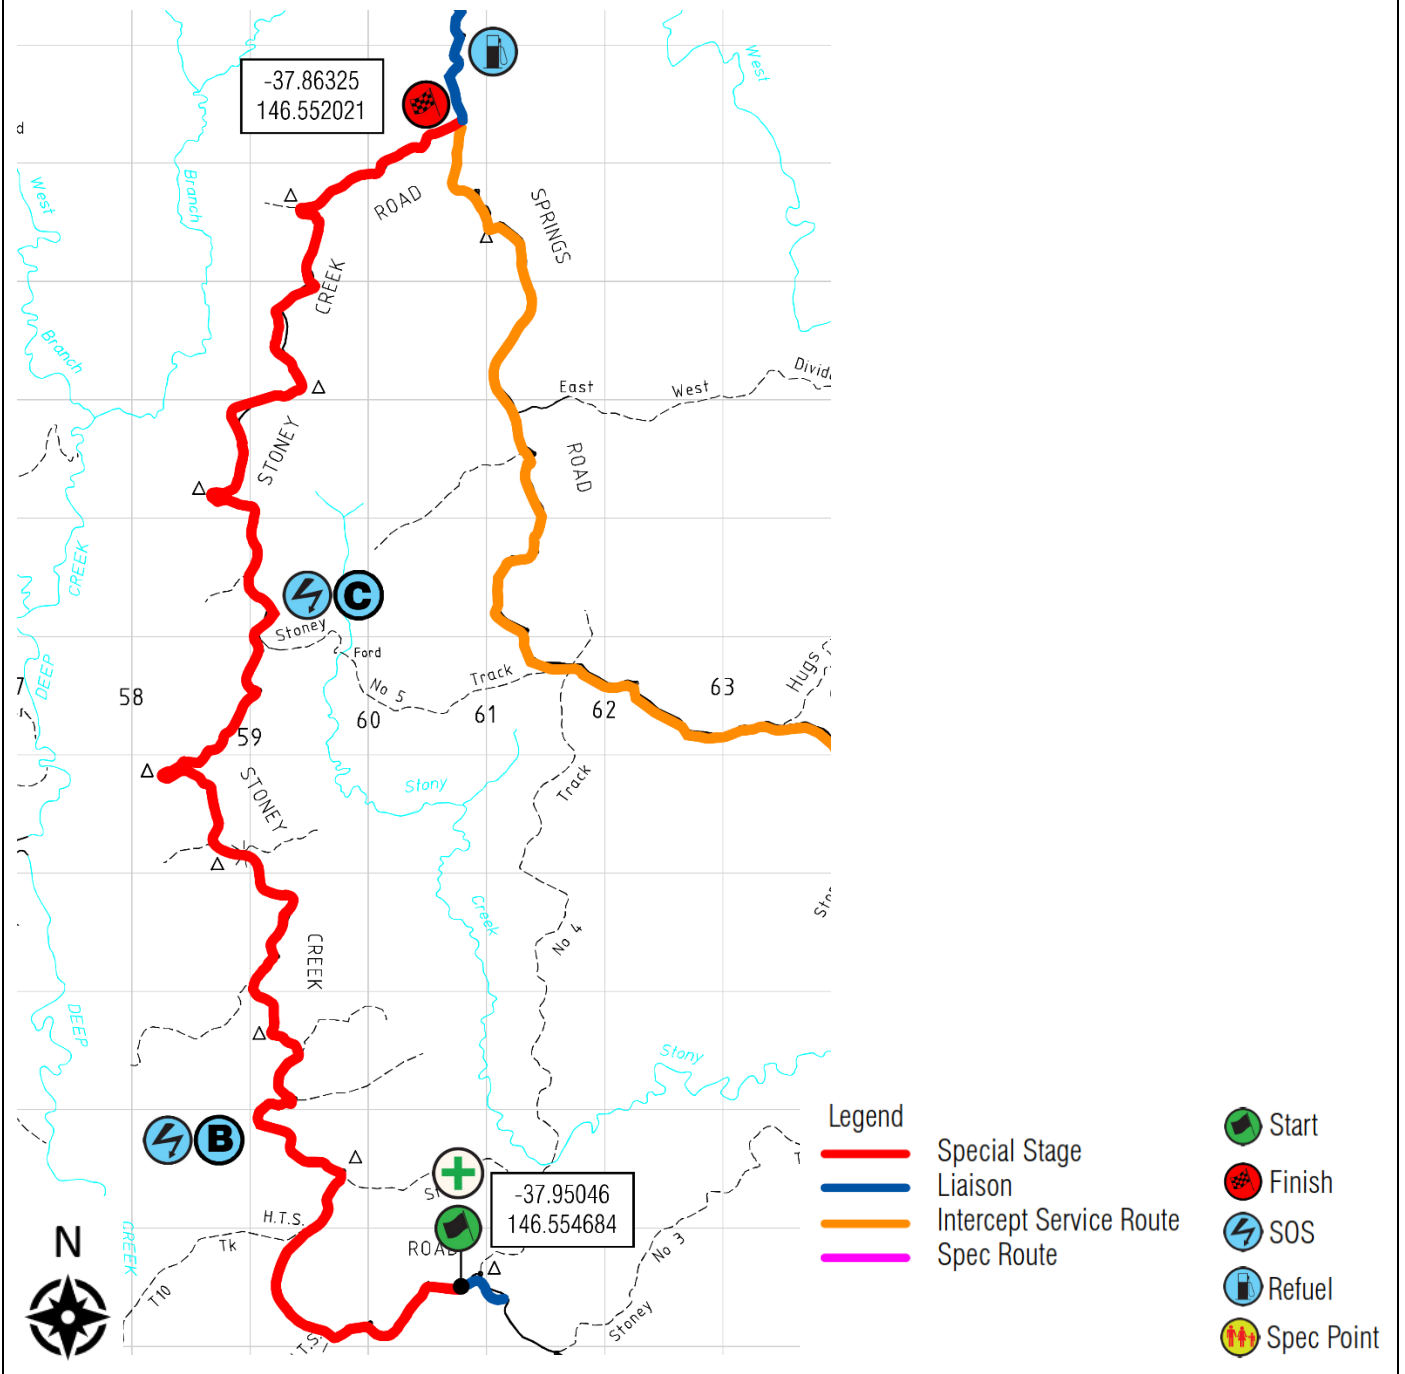

10 August 2024

Thomson Special Stage (SS1 / SS5)

Legend

-  Special Stage
-  Liaison
-  Intercept Service Route
-  Spec Route
-  Start
-  Finish
-  SOS
-  Refuel
-  Spec Point

10 August 2024

Deep Creek Special Stage (SS2 / SS6)

10 August 2024

Macalister Special Stage (SS3 / SS7)

Legend

- Special Stage
- Liaison
- Intercept Service Route
- Spec Route
-  Start
-  Finish
-  SOS
-  Refuel
-  Spec Point

10 August 2024

Chesterfield Special Stage (SS4 / SS8)

-  Start
-  Finish
-  SOS
-  Refuel
-  Spec Point

11 August 2024

Kennedys Flat (SS10 / SS13)

Legend

- Special Stage
- Liaison
- Intercept Service Route
- Spec Route

- Start
- Finish
- SOS
- Refuel
- Spec Point

11 August 2024

Insolvent Special Stage (SS11 / SS14)

Legend

-  Special Stage
-  Liaison
-  Intercept Service Route
-  Spec Route
-  Start
-  Finish
-  SOS
-  Refuel
-  Spec Point

11 August 2024

Stoney Special Stage (SS12 / SS15)