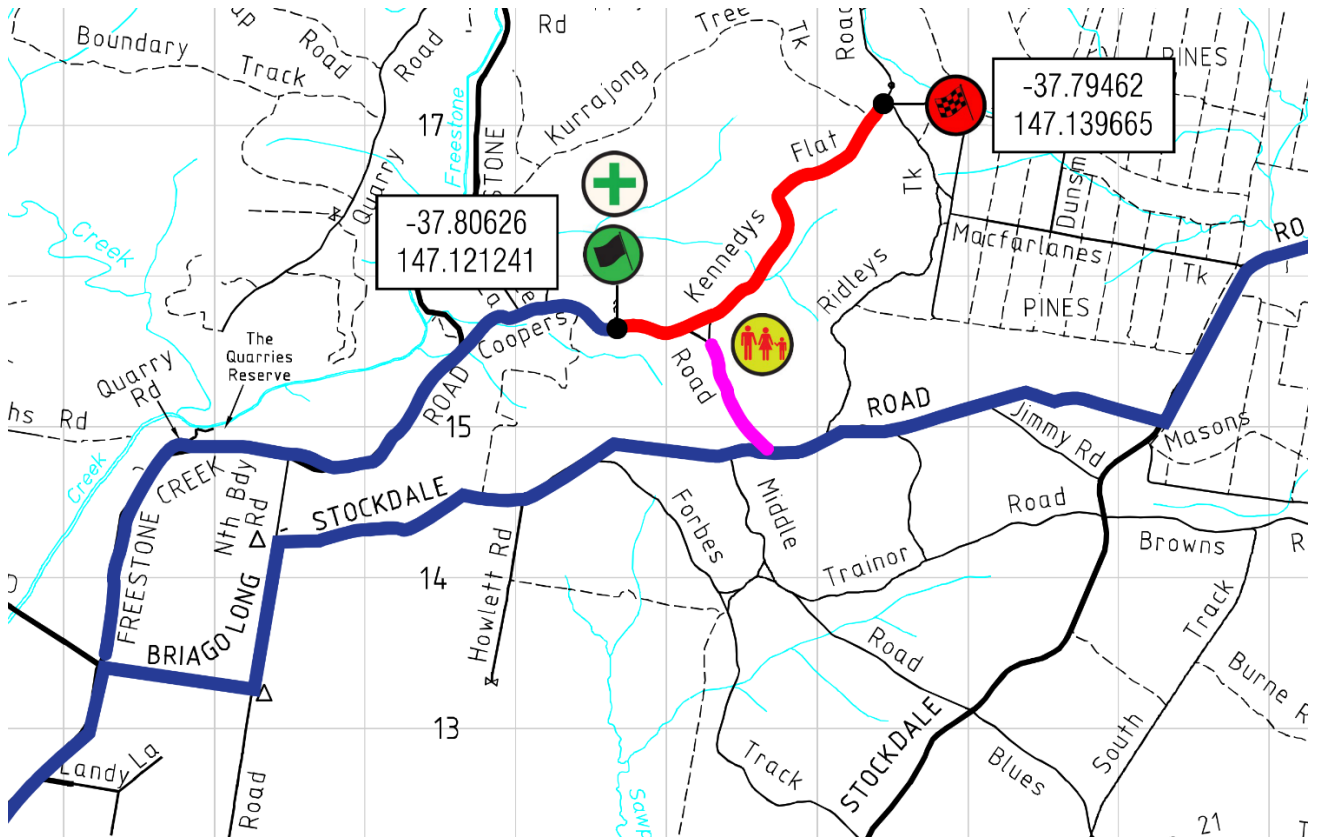

10 August 2024

Macalister Special Stage (SS3 / SS7)

Legend

- Special Stage
- Liaison
- Intercept Service Route
- Spec Route
-  Start
-  Finish
-  SOS
-  Refuel
-  Spec Point

10 August 2024

Chesterfield Special Stage (SS4 / SS8)

Legend

- Special Stage
- Liaison
- Intercept Service Route
- Spec Route

-  Start
-  Finish
-  SOS
-  Refuel
-  Spec Point

11 August 2024

Hillclimb Special Stage (SS9)

Legend

-  Special Stage
-  Liaison
-  Intercept Service Route
-  Spec Route

-  Start
-  Finish
-  SOS
-  Refuel
-  Spec Point

11 August 2024

Kennedys Flat (SS10 / SS13)

Legend

- Special Stage
- Liaison
- Intercept Service Route
- Spec Route

- Start
- Finish
- SOS
- Refuel
- Spec Point

11 August 2024

Insolvent Special Stage (SS11 / SS14)

Legend

-  Special Stage
-  Liaison
-  Intercept Service Route
-  Spec Route
-  Start
-  Finish
-  SOS
-  Refuel
-  Spec Point

11 August 2024

Stoney Special Stage (SS12 / SS15)