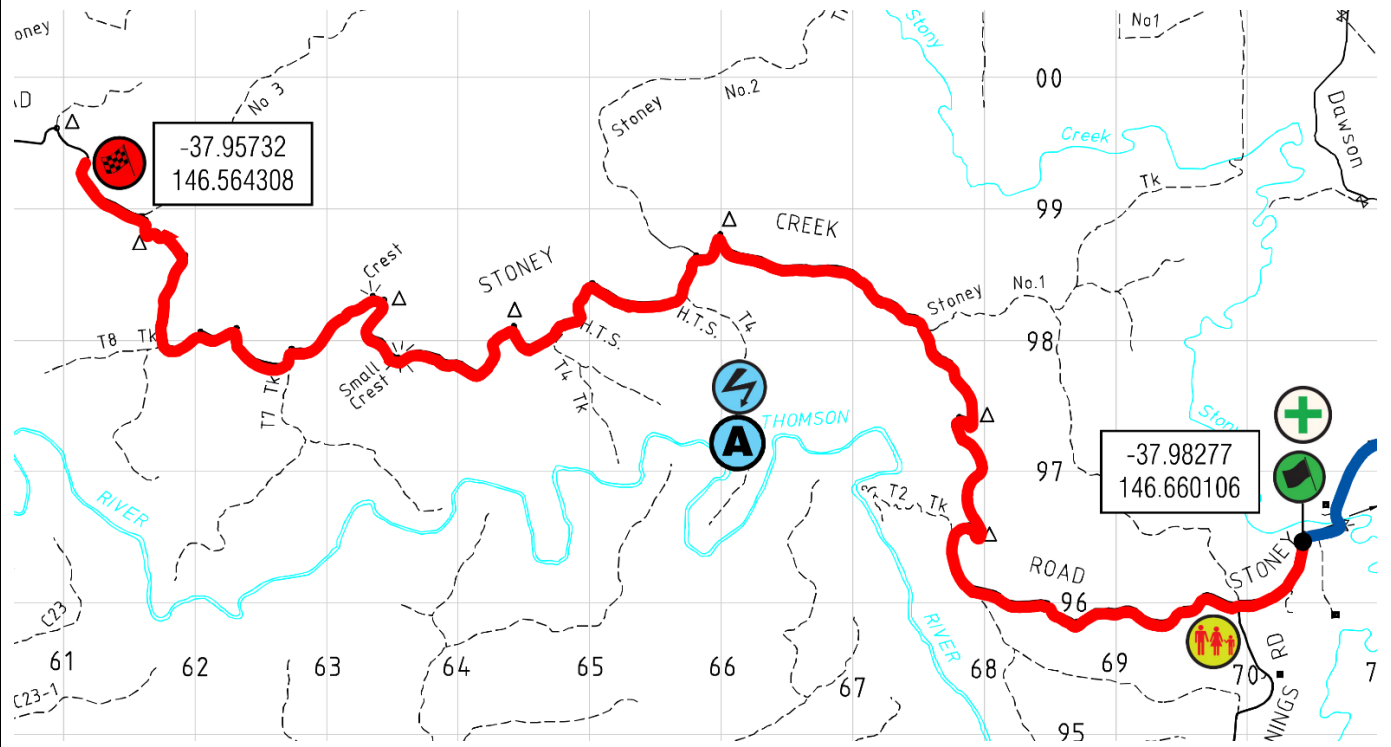

10 August 2024

Thomson Special Stage (SS1 / SS5)

Legend

-  Special Stage
-  Liaison
-  Intercept Service Route
-  Spec Route
-  Start
-  Finish
-  SOS
-  Refuel
-  Spec Point

10 August 2024

Deep Creek Special Stage (SS2 / SS6)

10 August 2024

Macalister Special Stage (SS3 / SS7)

Legend

- Special Stage
- Liaison
- Intercept Service Route
- Spec Route
-  Start
-  Finish
-  SOS
-  Refuel
-  Spec Point

10 August 2024

Chesterfield Special Stage (SS4 / SS8)

-  Start
-  Finish
-  SOS
-  Refuel
-  Spec Point

11 August 2024

Kennedys Flat (SS10 / SS13)

Legend

- Special Stage
- Liaison
- Intercept Service Route
- Spec Route

- Start
- Finish
- SOS
- Refuel
- Spec Point

11 August 2024

Insolvent Special Stage (SS11 / SS14)

Legend

-  Special Stage
-  Liaison
-  Intercept Service Route
-  Spec Route
-  Start
-  Finish
-  SOS
-  Refuel
-  Spec Point

11 August 2024

Stoney Special Stage (SS12 / SS15)