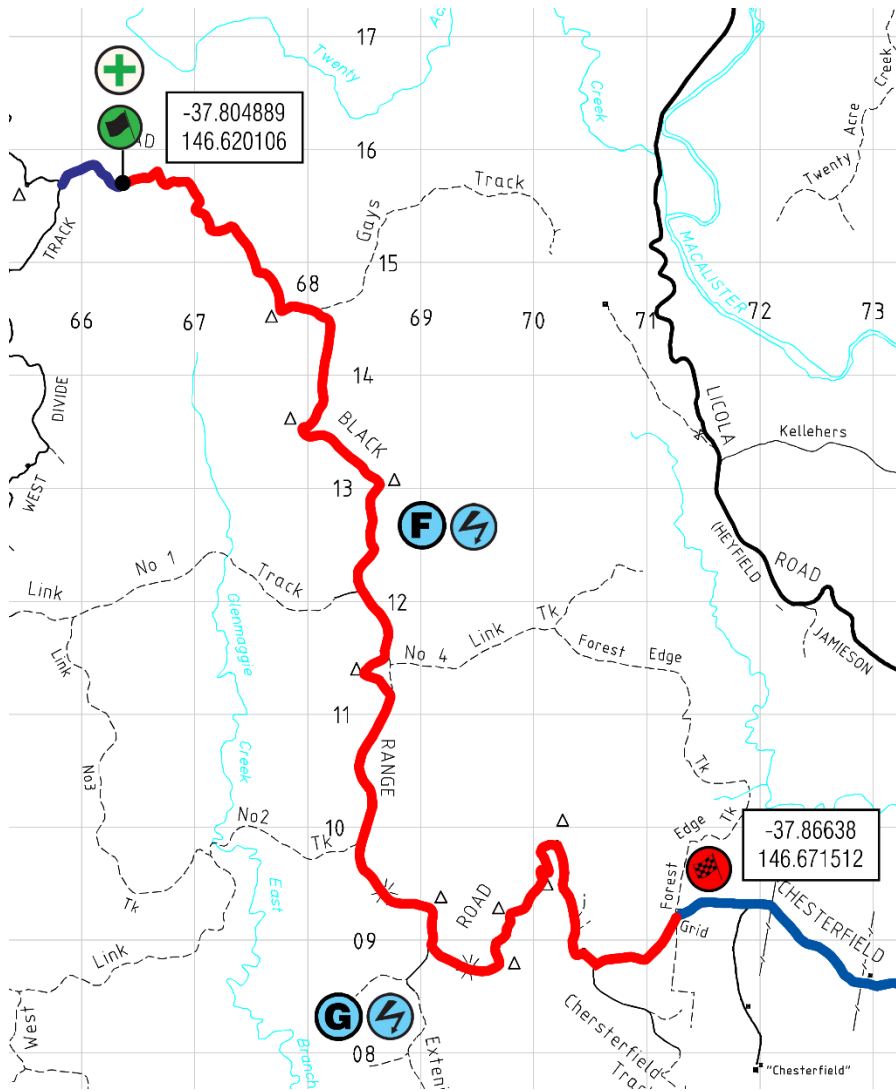

10 August 2024

Thomson Special Stage (SS1 / SS5)

Legend

-  Special Stage
-  Liaison
-  Intercept Service Route
-  Spec Route
-  Start
-  Finish
-  SOS
-  Refuel
-  Spec Point

10 August 2024

Deep Creek Special Stage (SS2 / SS6)

10 August 2024

Macalister Special Stage (SS3 / SS7)

Legend

- Special Stage
- Liaison
- Intercept Service Route
- Spec Route
-  Start
-  Finish
-  SOS
-  Refuel
-  Spec Point

10 August 2024

Chesterfield Special Stage (SS4 / SS8)

-  Start
-  Finish
-  SOS
-  Refuel
-  Spec Point

11 August 2024

Kennedys Flat (SS10 / SS13)

Legend

- Special Stage
- Liaison
- Intercept Service Route
- Spec Route

- Start
- Finish
- SOS
- Refuel
- Spec Point

11 August 2024

Insolvent Special Stage (SS11 / SS14)

Legend

-  Special Stage
-  Liaison
-  Intercept Service Route
-  Spec Route
-  Start
-  Finish
-  SOS
-  Refuel
-  Spec Point

11 August 2024

Stoney Special Stage (SS12 / SS15)